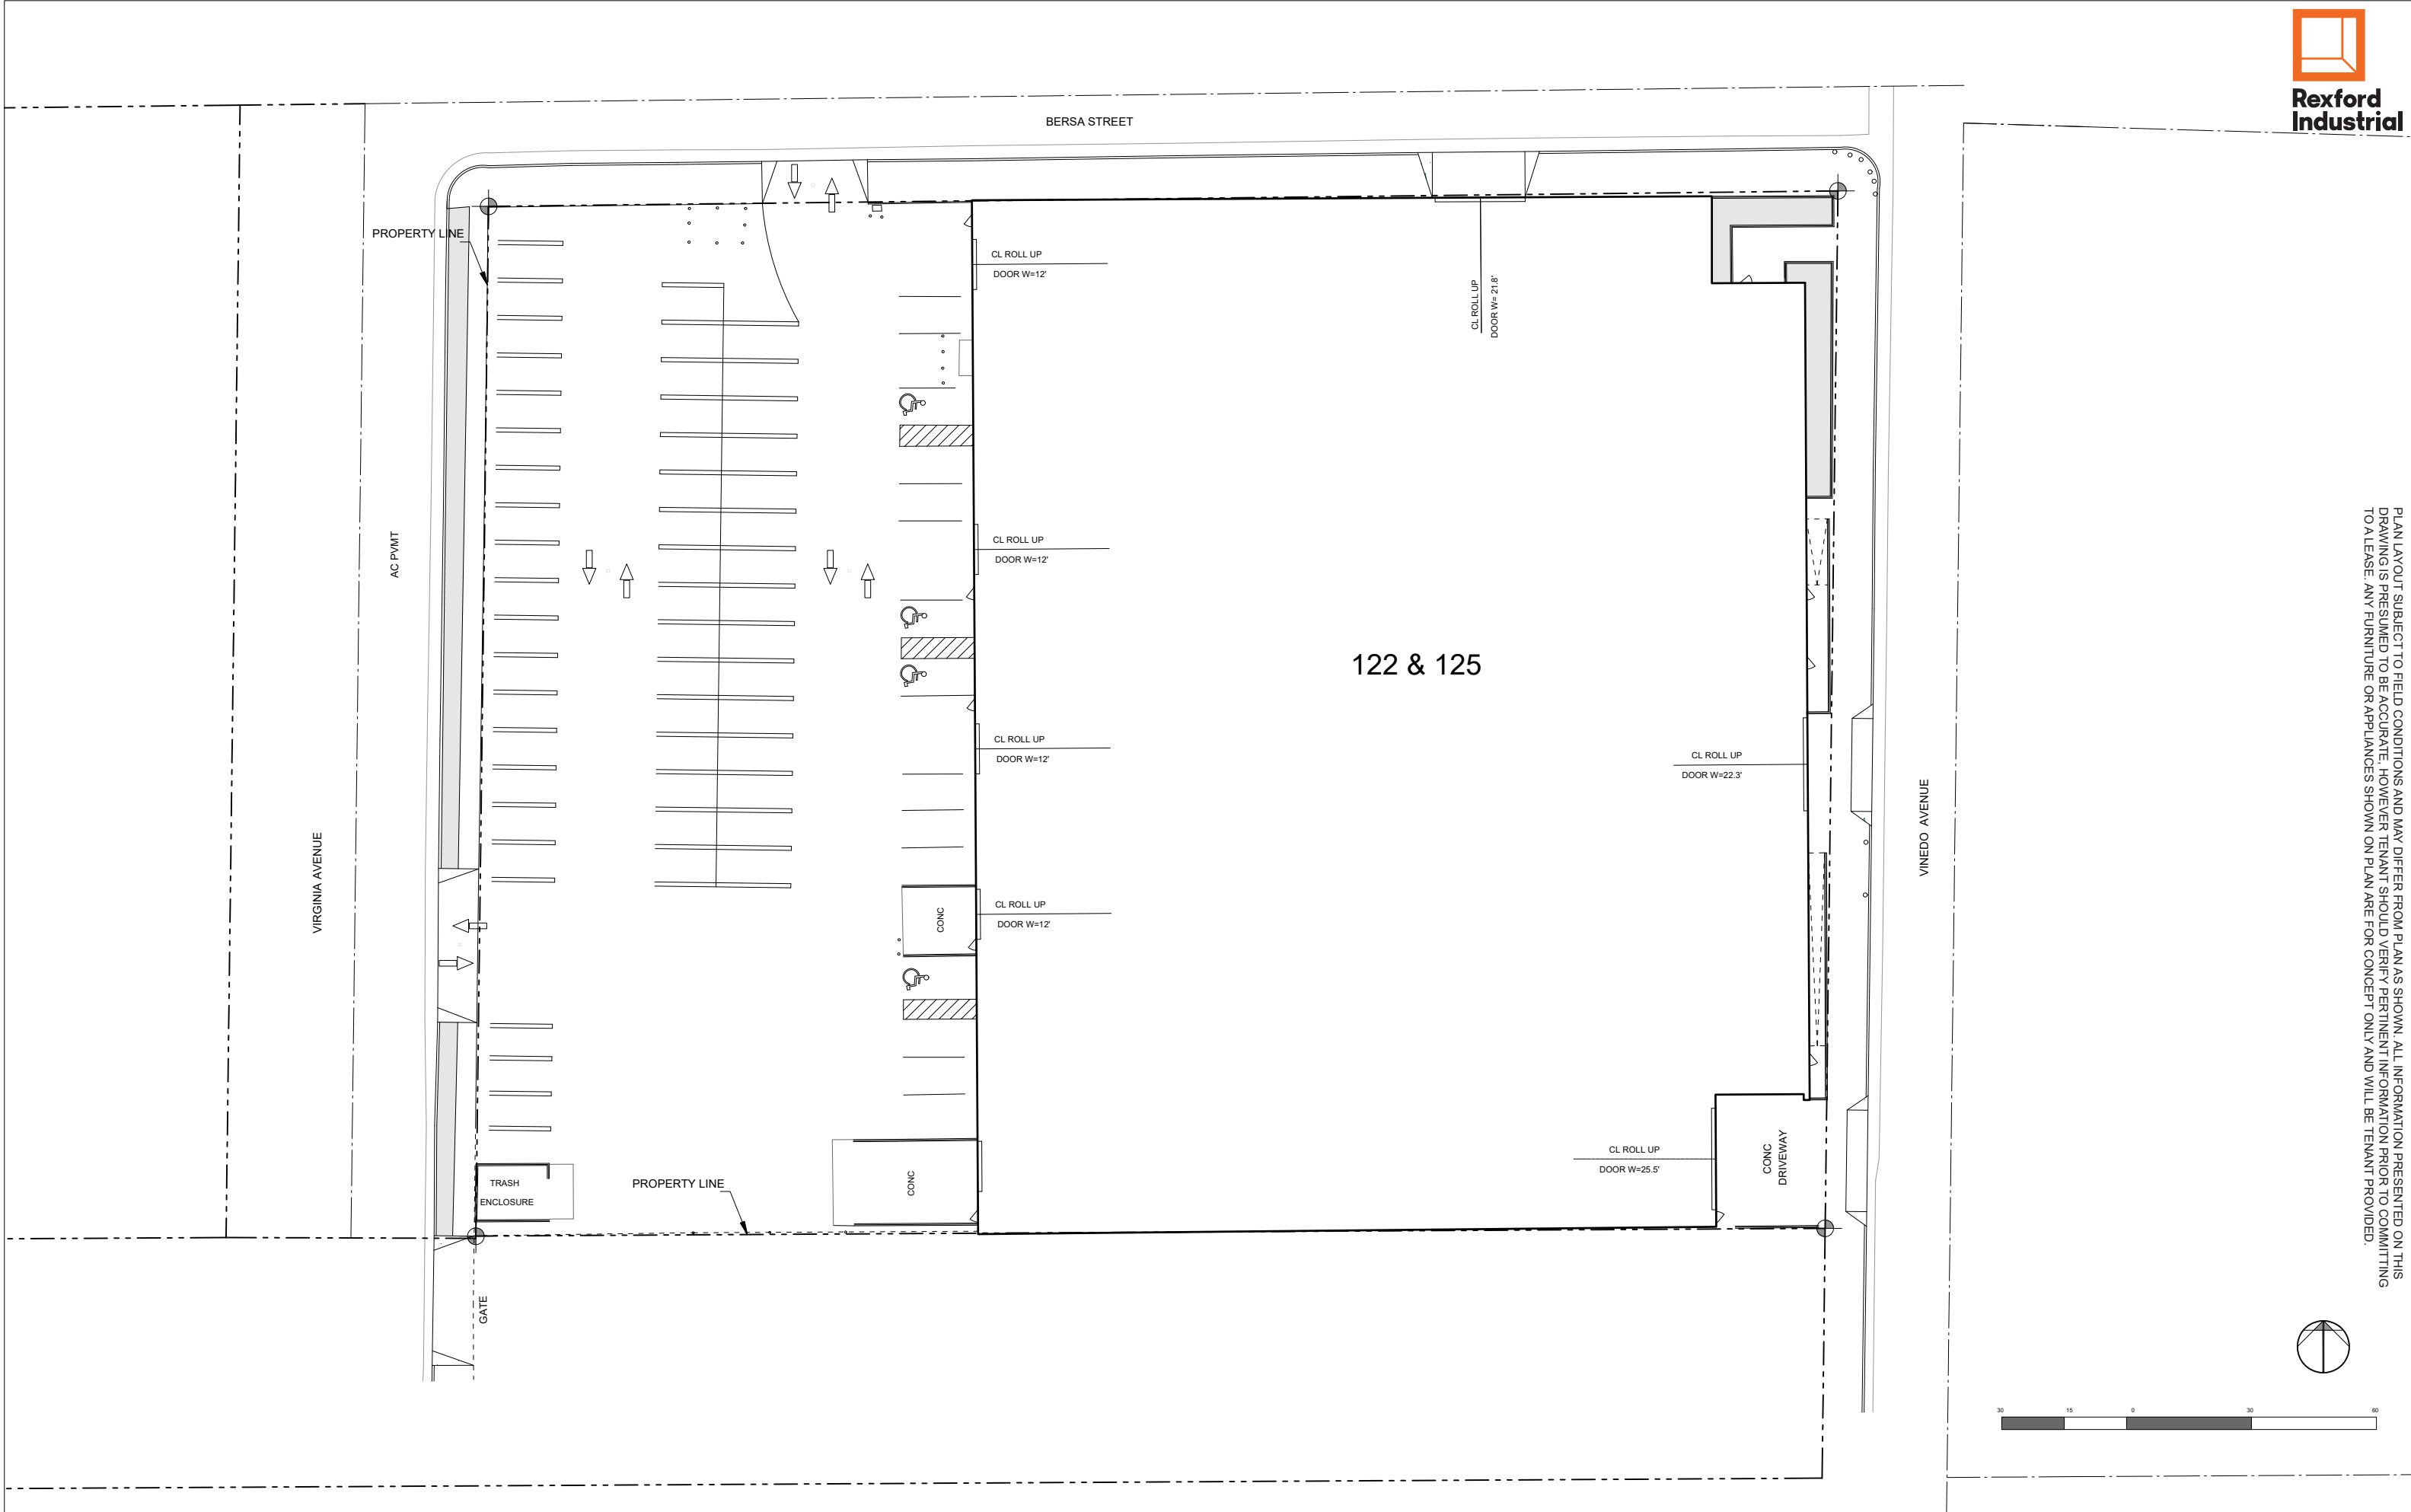

Rexford Industrial

122 & 125

PLAN LAYOUT SUBJECT TO FIELD CONDITIONS AND MAY DIFFER FROM PLAN AS SHOWN. ALL INFORMATION PRESENTED ON THIS DRAWING IS PRESUMED TO BE ACCURATE. HOWEVER TENANT SHOULD VERIFY PERTINENT INFORMATION PRIOR TO COMMITTING TO A LEASE. ANY FURNITURE OR APPLIANCES SHOWN ON PLAN ARE FOR CONCEPT ONLY AND WILL BE TENANT PROVIDED.